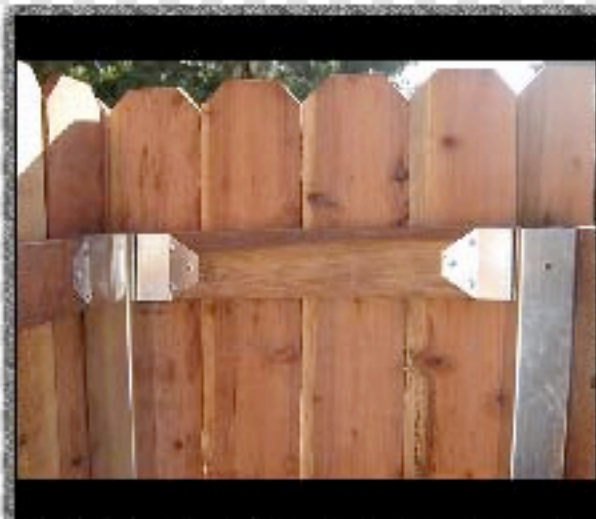

## BRACKET METHODS

MOUNT UNIVERSAL BRACKET

ATTACH RAIL

NAIL ON FENCE BOARD

VIEW OF BACK SIDE

CORNER & END VIEW

ALTERNATING FENCE FRAMING

FINISHED ALTERNATING FENCE

# LIFEPOST

Products Easy Installation Guide

PICTURE FRAMED STYLE

GATE HINGE OPTIONS